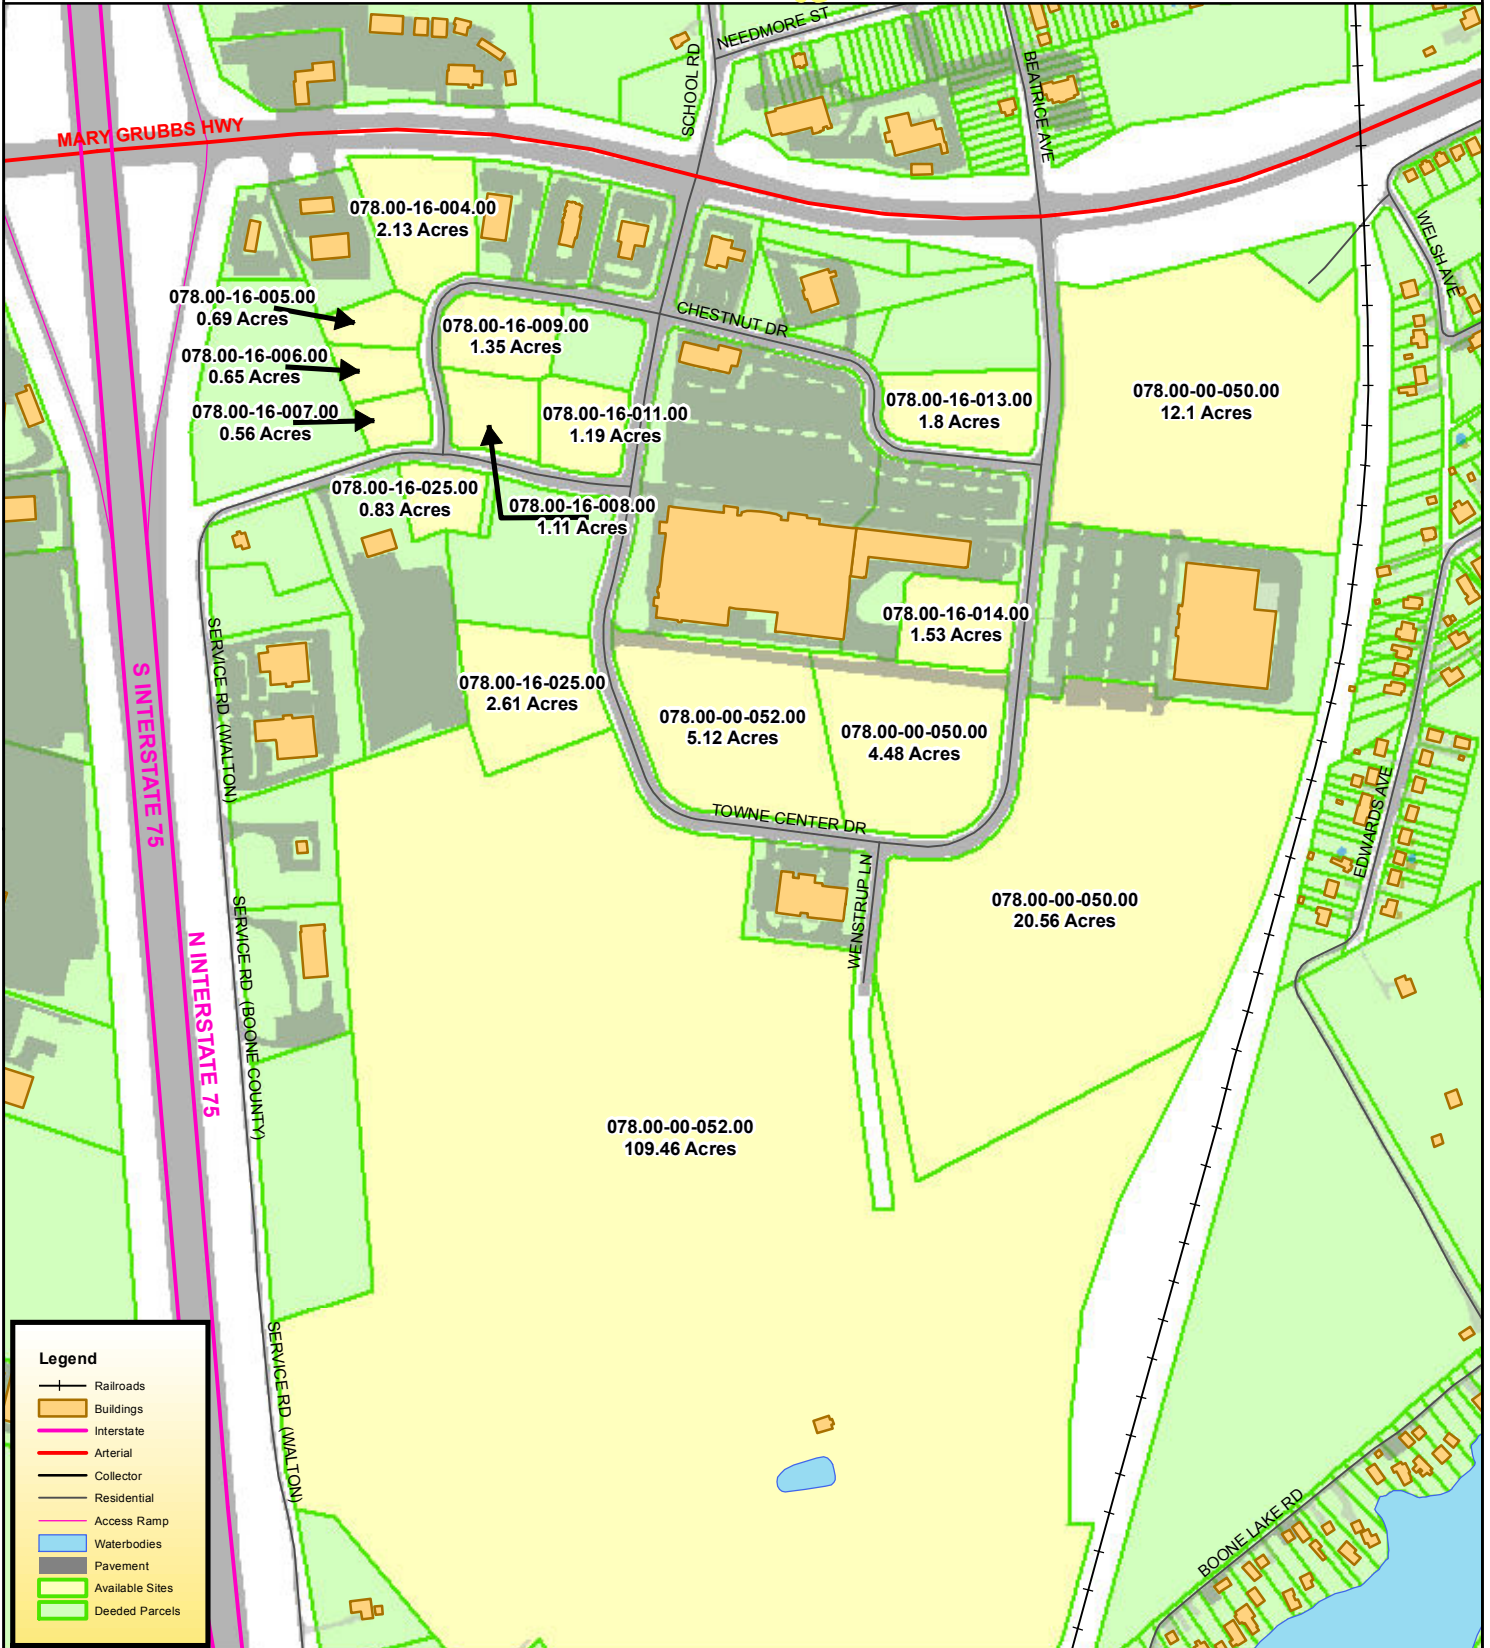

Walton Towne Center Available Sites

www.boonecountygis.com

Copyright 2011 Boone County GIS. Reproduction by any means without the express permission of the Boone County Planning Commission is prohibited.